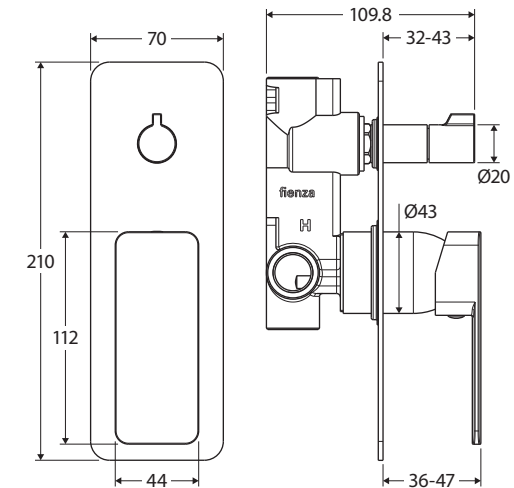

Tono® WALL DIVERTER MIXER RECTANGULAR PLATE

Features

- Designed for shower and bath
- High quality European cartridge (35 mm)
- Made from eco-friendly lead-free brass*
- WELS rating not required

Please note: This product may have a visible Fienza or Watermark logo.

*Defined as containing less than 0.25% lead.

Lead Free*

Available in

Chrome
233102

Electroplated
Matte Black
233102B

PVD
Brushed Nickel
233102BN

PVD
Gun Metal
233102GM

PVD
Urban Brass
233102UB

Cleaning & Care

- Regularly clean with mild soapy water using a microfibre cloth.
- In highly polluted or coastal locations, we recommend cleaning 2-3 times per week.
- Do not use harsh detergents, bleach, cream cleansers or citrus based cleaners. These substances are abrasive and will damage the surface.
- Do not use undue pressure and wipe in one direction only.

While we aim to ensure specifications are correct at the time of publication, Fienza reserves the right to make modifications without prior notice. Physical colour may vary from image shown. All measurements are shown in millimetres. Always use physical product measurements for mark-ups and roughing-in as the technical drawing may differ from actual product received.